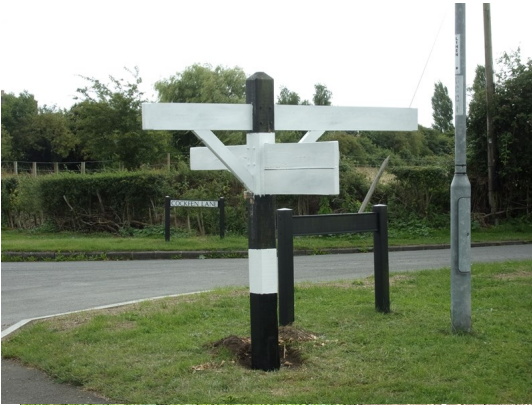

Direction sign

Written by jeff

Saturday, 01 August 2015 13:16 - Last Updated Sunday, 09 August 2015 14:51

The direction sign that presently stands at the crossroads was built in 2004 by Clive Brown, who was then a Parish Councillor. Ridgeon's kindly donated the timber.

Clive returned to the sign to repair it in 2015. In the second picture you can see him cutting away the rotten wood below ground level.

{ppgallery}

Direction sign

Written by jeff

Saturday, 01 August 2015 13:16 - Last Updated Sunday, 09 August 2015 14:51