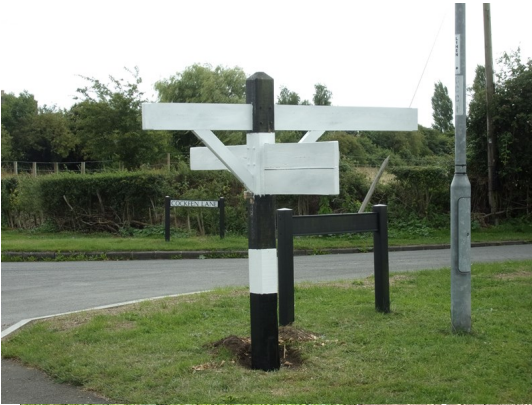

Direction sign

Written by jeff

Saturday, 01 August 2015 13:16 - Last Updated Sunday, 09 August 2015 14:51

{/ppgallery}